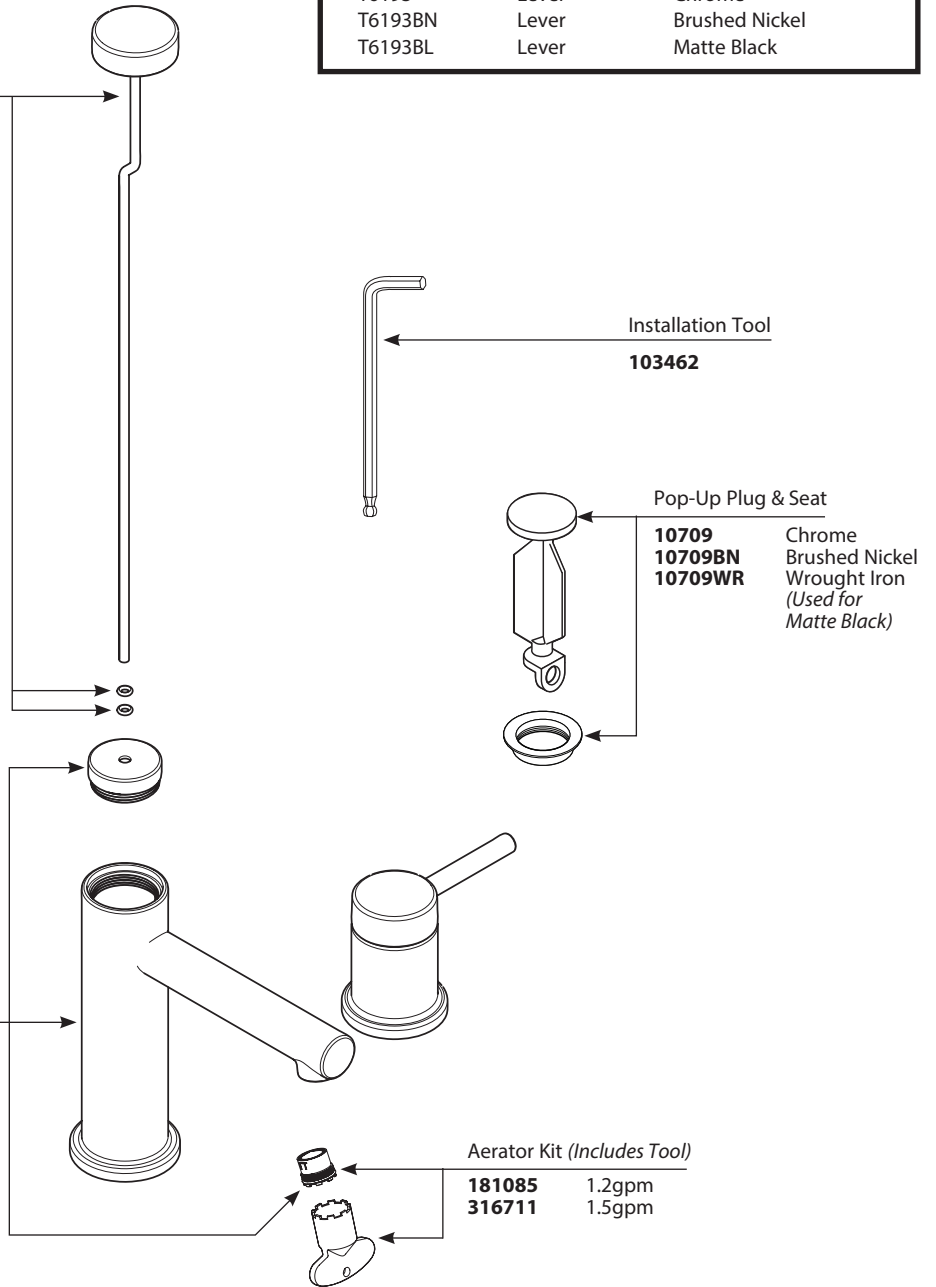

Buy it for looks. Buy it for life.®

Illustrated Parts

Order by Part Number

*There is more than 1 version of this model
Page down to identify the version you have*

ALIGN™		
Two-Handle Widespread Lavatory Faucet Trim		
MODEL	HANDLE	FINISH
T6193	Lever	Chrome
T6193BN	Lever	Brushed Nickel
T6193BL	Lever	Matte Black

Lift Rod Kit

- 172661** Chrome
- 172661BN** Brushed Nickel
- 172661BL** Matte Black

Spout & Cap Kit

- 172662** Chrome
- 172662BN** Brushed Nickel
- 172662BL** Matte Black

Handle Kit

- 172663** Chrome
- 172663BN** Brushed Nickel
- 172663BL** Matte Black

Buy it for looks. Buy it for life.®

■ Order by Part Number

Illustrated Parts

ALIGN™		
Two-Handle Widespread Lavatory Faucet Trim		
MODEL	HANDLE	FINISH
T6193	Lever	Chrome
T6193BN	Lever	Brushed Nickel
T6193BL	Lever	Matte Black

Installation Tool
103462

Pop-Up Plug & O-Ring

- 103459** Chrome
- 103459BN** Brushed Nickel
- 103459WR** Wrought Iron
(Used for Matte Black)

O-Ring
103460

Drain Seat

- 10709** Chrome
- 10709BN** Brushed Nickel
- 10709WR** Wrought Iron
(Used for Matte Black)