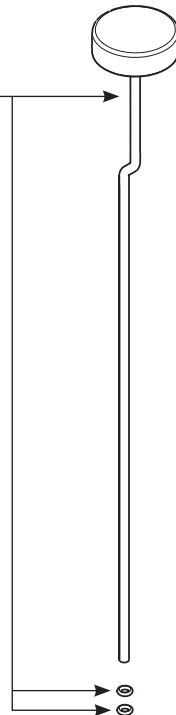

Buy it for looks. Buy it for life.®

Illustrated Parts

Order by Part Number

*There is more than 1 version of this model
Page down to identify the version you have*

ALIGN™		
Two-Handle Widespread Lavatory Faucet Trim		
MODEL	HANDLE	FINISH
T6193	Lever	Chrome
T6193BN	Lever	Brushed Nickel
T6193BL	Lever	Matte Black

Lift Rod Kit

- 172661** Chrome
- 172661BN** Brushed Nickel
- 172661BL** Matte Black

Spout & Cap Kit

- 172662** Chrome
- 172662BN** Brushed Nickel
- 172662BL** Matte Black

Handle Kit

- 172663** Chrome
- 172663BN** Brushed Nickel
- 172663BL** Matte Black

Buy it for looks. Buy it for life.®

■ Order by Part Number

Illustrated Parts

ALIGN™		
Two-Handle Widespread Lavatory Faucet Trim		
MODEL	HANDLE	FINISH
T6193	Lever	Chrome
T6193BN	Lever	Brushed Nickel
T6193BL	Lever	Matte Black